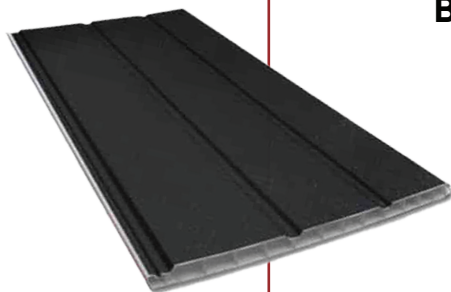

White Deep Flow Guttering

Black Deep Flow Guttering

Anthracite Deep Flow Guttering

Brown Deep Flow Guttering

uPVC Colour Options

uPVC Fascia Board

uPVC Fascias are the vertical boards that cover the roofs edge, supporting the guttering and protecting the roofline while enhancing the building's appearance.

White -Fascia board

A timeless classic, white fascias deliver a clean, fresh appearance that enhances any building style. Ideal for brightening your roofline and creating a polished, neat finish.

Rosewood - Fascia board

Warm and natural, rosewood fascias mimic the look of rich woodgrain, adding charm and sophistication to traditional or modern properties without the maintenance of real wood.

Anthracite -Fascia board

Stylish and versatile, anthracite fascias offer a sleek, neutral gray tone that complements both light and dark exteriors. A perfect choice for a contemporary aesthetic.

uPVC Colour Options

uPVC Fascia Board

uPVC soffits are the boards located under the roof overhang, providing ventilation to the attic and giving the roof a clean, finished look.

Black - Soffit board

Stylish and functional, black soffits bring a contemporary edge to your roofline while ensuring proper ventilation and protection. Ideal for complementing modern designs and darker finishes with a sleek, polished look.