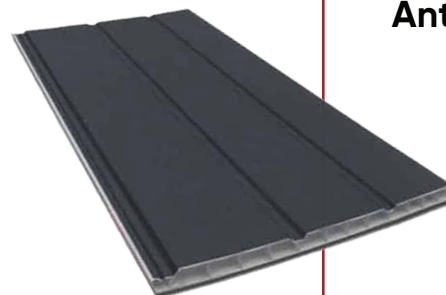

Anthracite - Soffit board

Stylish and versatile, anthracite fascias offer a sleek, neutral gray tone that complements both light and dark exteriors. A perfect choice for a contemporary aesthetic.