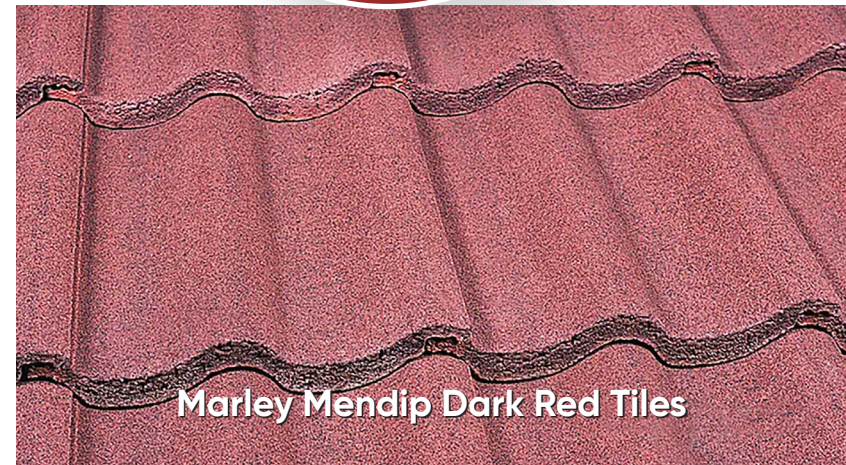

Marley Mendip Anthracite Tiles

Marley Mendip Smooth Brown Tiles

Marley Mendip Smooth Grey Tiles

Marley Mendip Old English Dark Red

Interlocking Concrete Roof Tiles

A range of 6 varying colours, all of which are popular with homeowners and housebuilders, offering diverse product selection to complement the tiles profile.

Marley Mendip Mosborough Red Tiles

Marley Mendip Dark Red Tiles

Description

Marley Mendip – Traditional Look, Modern Durability

Another increasingly popular choice is the Marley Mendip Interlocking concrete roof tile. This tile offers the appearance of traditional roofing while providing modern durability and performance. Its low-profile design, featuring a gentle double