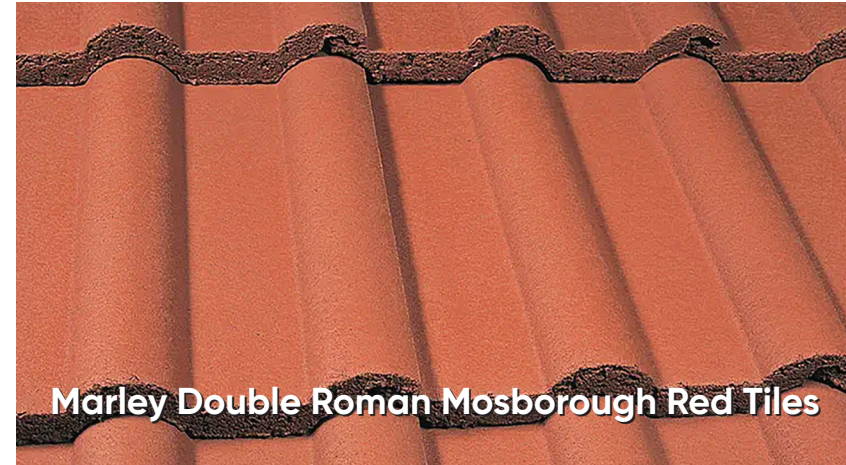

Marley Double Roman Mosborough Red Tiles